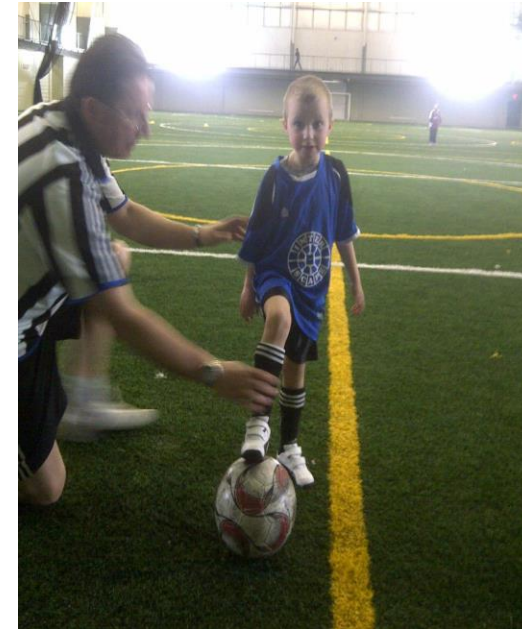

**WOODSTOCK
SOCCER CLUB**

Cowan Park

*895 Ridgewood Drive,
Woodstock, ON N4T 0A6*